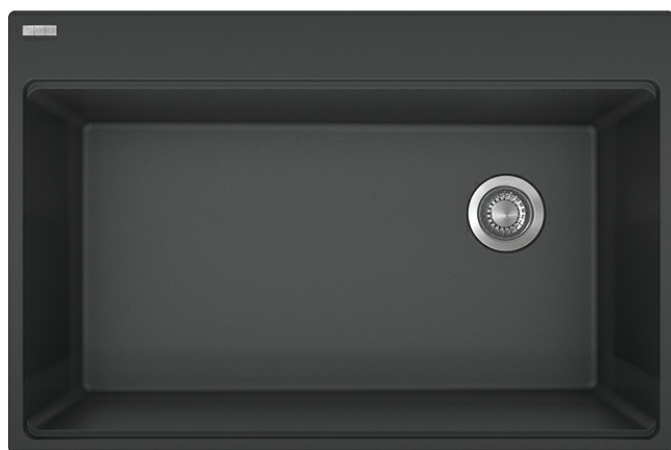

Maris MAG61031OW-MBK Granite Matte Black

Adding harmony and balance to your kitchen, laundry room and life. Maris sinks are the perfect addition, pairing modern looks with clever features and creating the ideal union of design and functionality. Available in six colors to suit every taste.

FEATURES

- Large capacity 9 1/2" deep bowl provides a generous workspace for dishes and large cookware.
- Accessory rail system supports optional accessories and turns the sink into a functional workstation
- Scratch resistant, fade resistant and impact resistant to retain its new appearance for years
- Sanitized® function reduces bacteria and microbe growth.
- Rear offset drain maximize the usable surface of the bowl and creates extra cabinet space beneath the sink.
- Topmount Installation

Product Picture

Technical Drawing

Product Dimensions

Length overall	33"
Width overall	22"
Length of large bowl	31 7/16"
Width of large bowl	17"
Depth of large bowl	9 1/2"
Minimum Cabinet Size	36"

General Information

Type of Material	Granite
Number of Bowls	1
Faucet Hole	1-6 predrilled
Cut-Out Template	Yes

Article Numbers

FUN#	114.0637.885
US Part Number	MAG61031OW-MBK